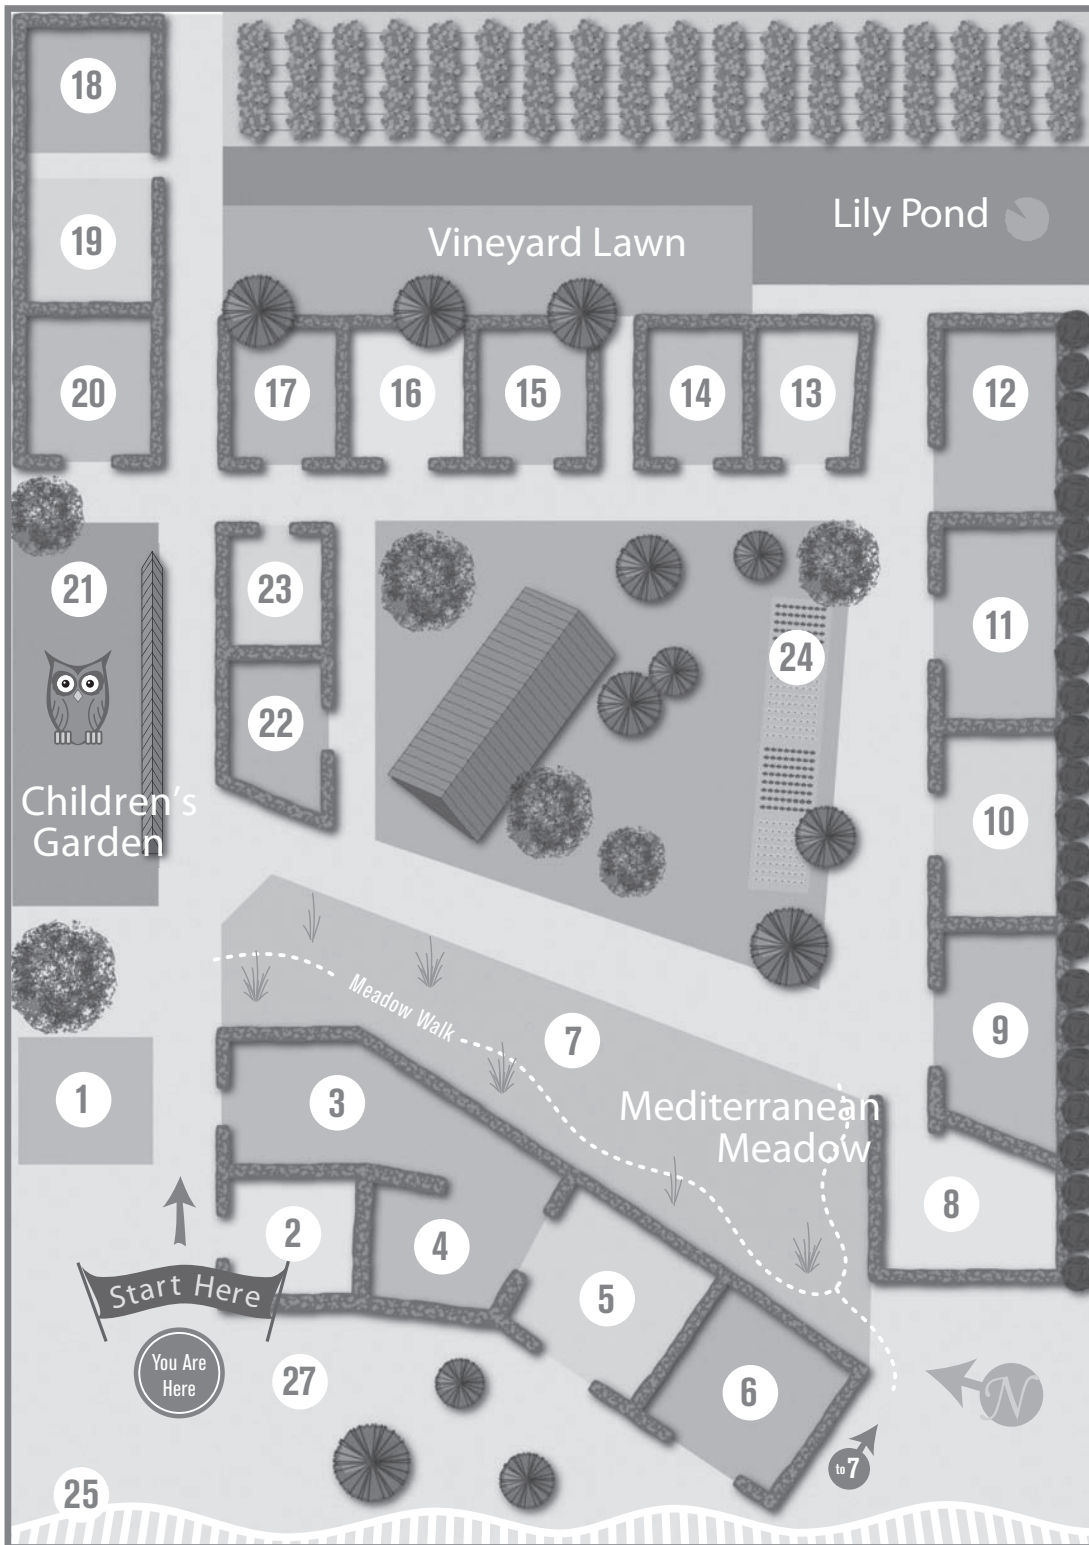

## CORNERSTONE GARDEN MAP

1. The Blue Tree 2 - Claude Cormier, Montreal, Canada
2. The Knowledge of Man is as the Waters - UC Davis, Davis, CA
3. Attention! Potager - Scott Daigre/Tomatomania, Los Angeles, CA
4. Oak Circle - Loretta Gargan, Oakland, CA
5. Stone's Throw - Land I, Rome, Italy
6. Cosmos Garden - Cornerstone Sonoma
7. Mediterranean Meadow - John Greenlee, Brisbane, CA
8. The Usual Suspects - Martha Schwartz, Boston, MA
9. Changing Rooms - Rios Clementi Hale Studios, Los Angeles, CA
10. In the Air - Conway Cheng Chang, San Francisco, CA
11. Garden Contrasts - Oehme, van Sweden & Associates, Washington DC
12. Eucalyptus Soliloquy - Walter Hood & Alma DuSolier, Oakland, CA
13. A Small Tribute to Immigrant Workers - Mario Schjetnan, Mexico City, Mexico
14. Rise - Planet Horticulture, San Francisco, CA
15. A Serenity Garden - Yoji Sasaki, Osaka, Japan
16. Garden Play - Topher Delaney, San Francisco, CA
17. Rolling Hills - Cornerstone Sonoma
18. Keyhole Garden - Ruth Roberson, Sonoma, CA
19. Seasonal Bulb Garden - Cornerstone Sonoma
20. Transcendence - Delmar McComb & Peter Hanson, Santa Cruz, CA
21. Sonoma Children's Garden - MIG, Berkeley, CA
22. Garden Elements - Cornerstone Sonoma
23. Earth Walk - Pamela Burton, Los Angeles, CA
24. Daisy Border - Ken Smith, New York, NY
25. The Flying Fence - SWA, Sausalito, CA
26. Blue Chair - NIP Paysage, Montreal, Canada
27. Cocoons - Andy Cao & Xavier Perrot, Los Angeles & Paris